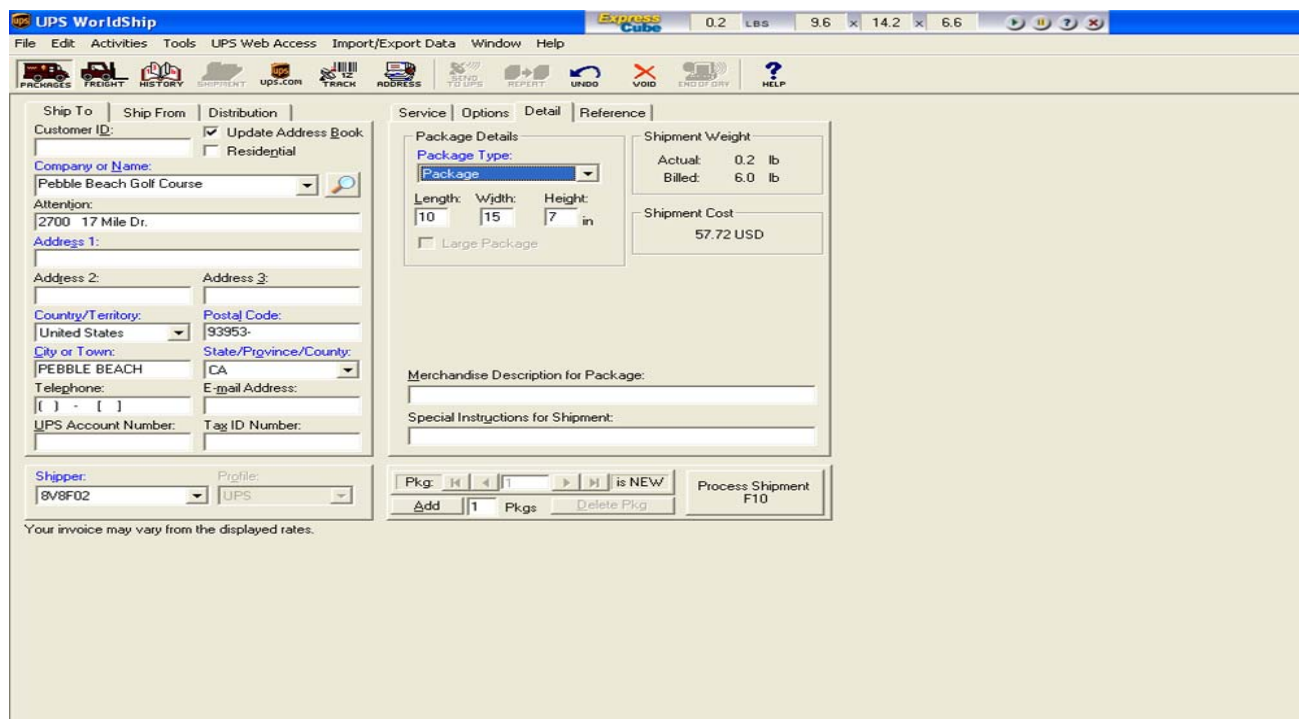

Providing Dimensional Solutions with System Integration

INTERFACE EXPRESS

Dimensional Data Communication

Synchronizing Dimensional Values Into Parcel Platforms:

- * UPS WorldShip
- * FedEx Ship Manager
- * Endicia Platinum Shipper – USPS
- * DHL Easy Ship
- * AgileElite
- * Kewill Clippership
- * Custom Applications

- * Express Cube Tool Bar Notes Dimensional Scale Values
- * Package Detail Data Populates Shipping Platform Directly
- * Accurate, Automated, Error Free, Consistent

Express Cube USA 732-C Crown Industrial Ct. Chesterfield, MO 63005 636-530-1111